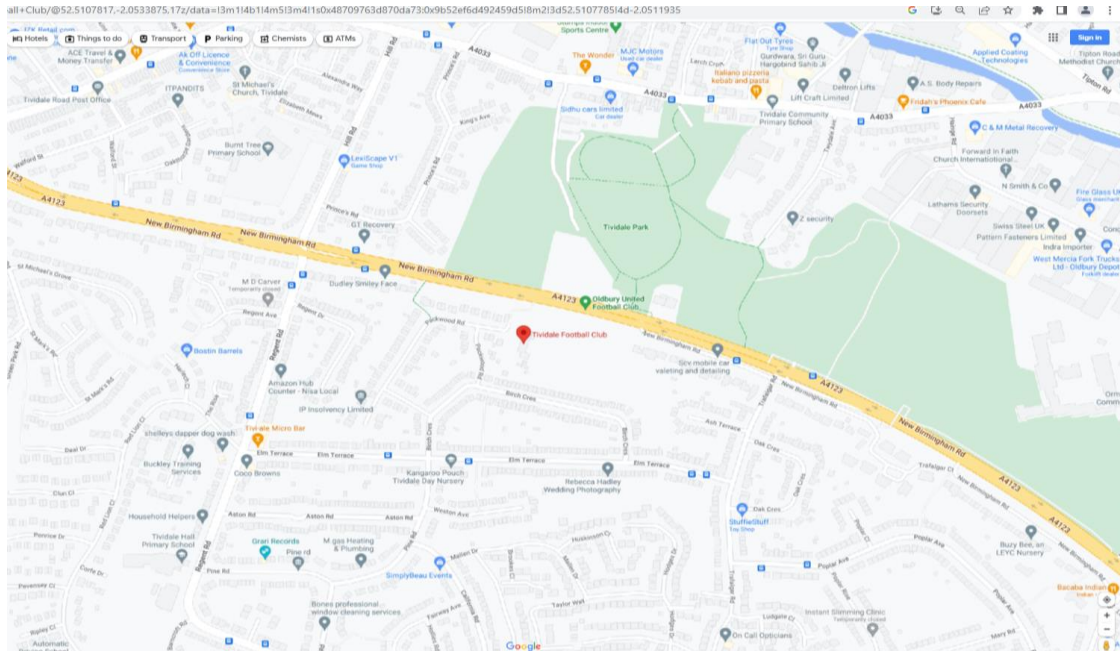

Location Map

Premises Address:
Tividale Football Club
Packwood Road
Tividale
Oldbury
B69 1UL